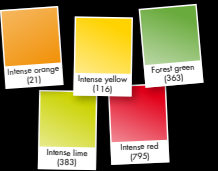

# Pure® RainDrop Can

*Choose  
the colour  
that fits  
your style*

**PURE®  
RAINDROP CAN**

- 3,5
- 5

Light up your life!